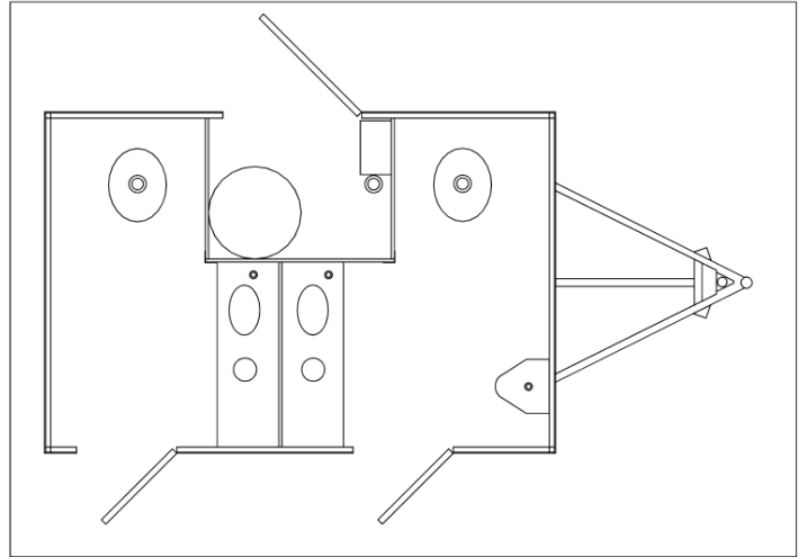

Genesis (2 Stall)

Genesis (2 Stall)

Specifications

Number of Stations:

- Men's: 1
- Women's: 1

Dimensions:

- **Length with Tongue:** 17'
- **Width with Stairs:** 10' 7"
- **Height with AC:** 11' 4"

Weight:

- **Total Weight:** 5,000 lbs (varies with features)
- **Axle Weight:** Single 7,000 lbs

Water Tanks:

- **Fresh Water Capacity:** 105 gallons
- **Waste Tank Capacity:** 300 gallons

Power Requirements:

 120 Volt 20 amp circuit

Overview

The Pro Series 2 Station Restroom Trailer is a compact and efficient solution designed for events with up to 150 guests. Its space-saving design and high-quality features ensure comfort and convenience for attendees.

Exterior Features

- **Doors:** 26" entry doors with frosted glass
- **Stairs:** Self-leveling, 24" slide-out with platform
- **Trim:** Diamond plate for durability

Interior Features

- **Flooring:** One-piece vinyl (Dove Tail)
- **Walls/Ceiling/Subfloor:** Gel-coated fiberglass
- **Vanities:** Custom HDPE with oversized mirrors
- **Dispensers:** Double roll toilet paper and stainless paper towel dispensers